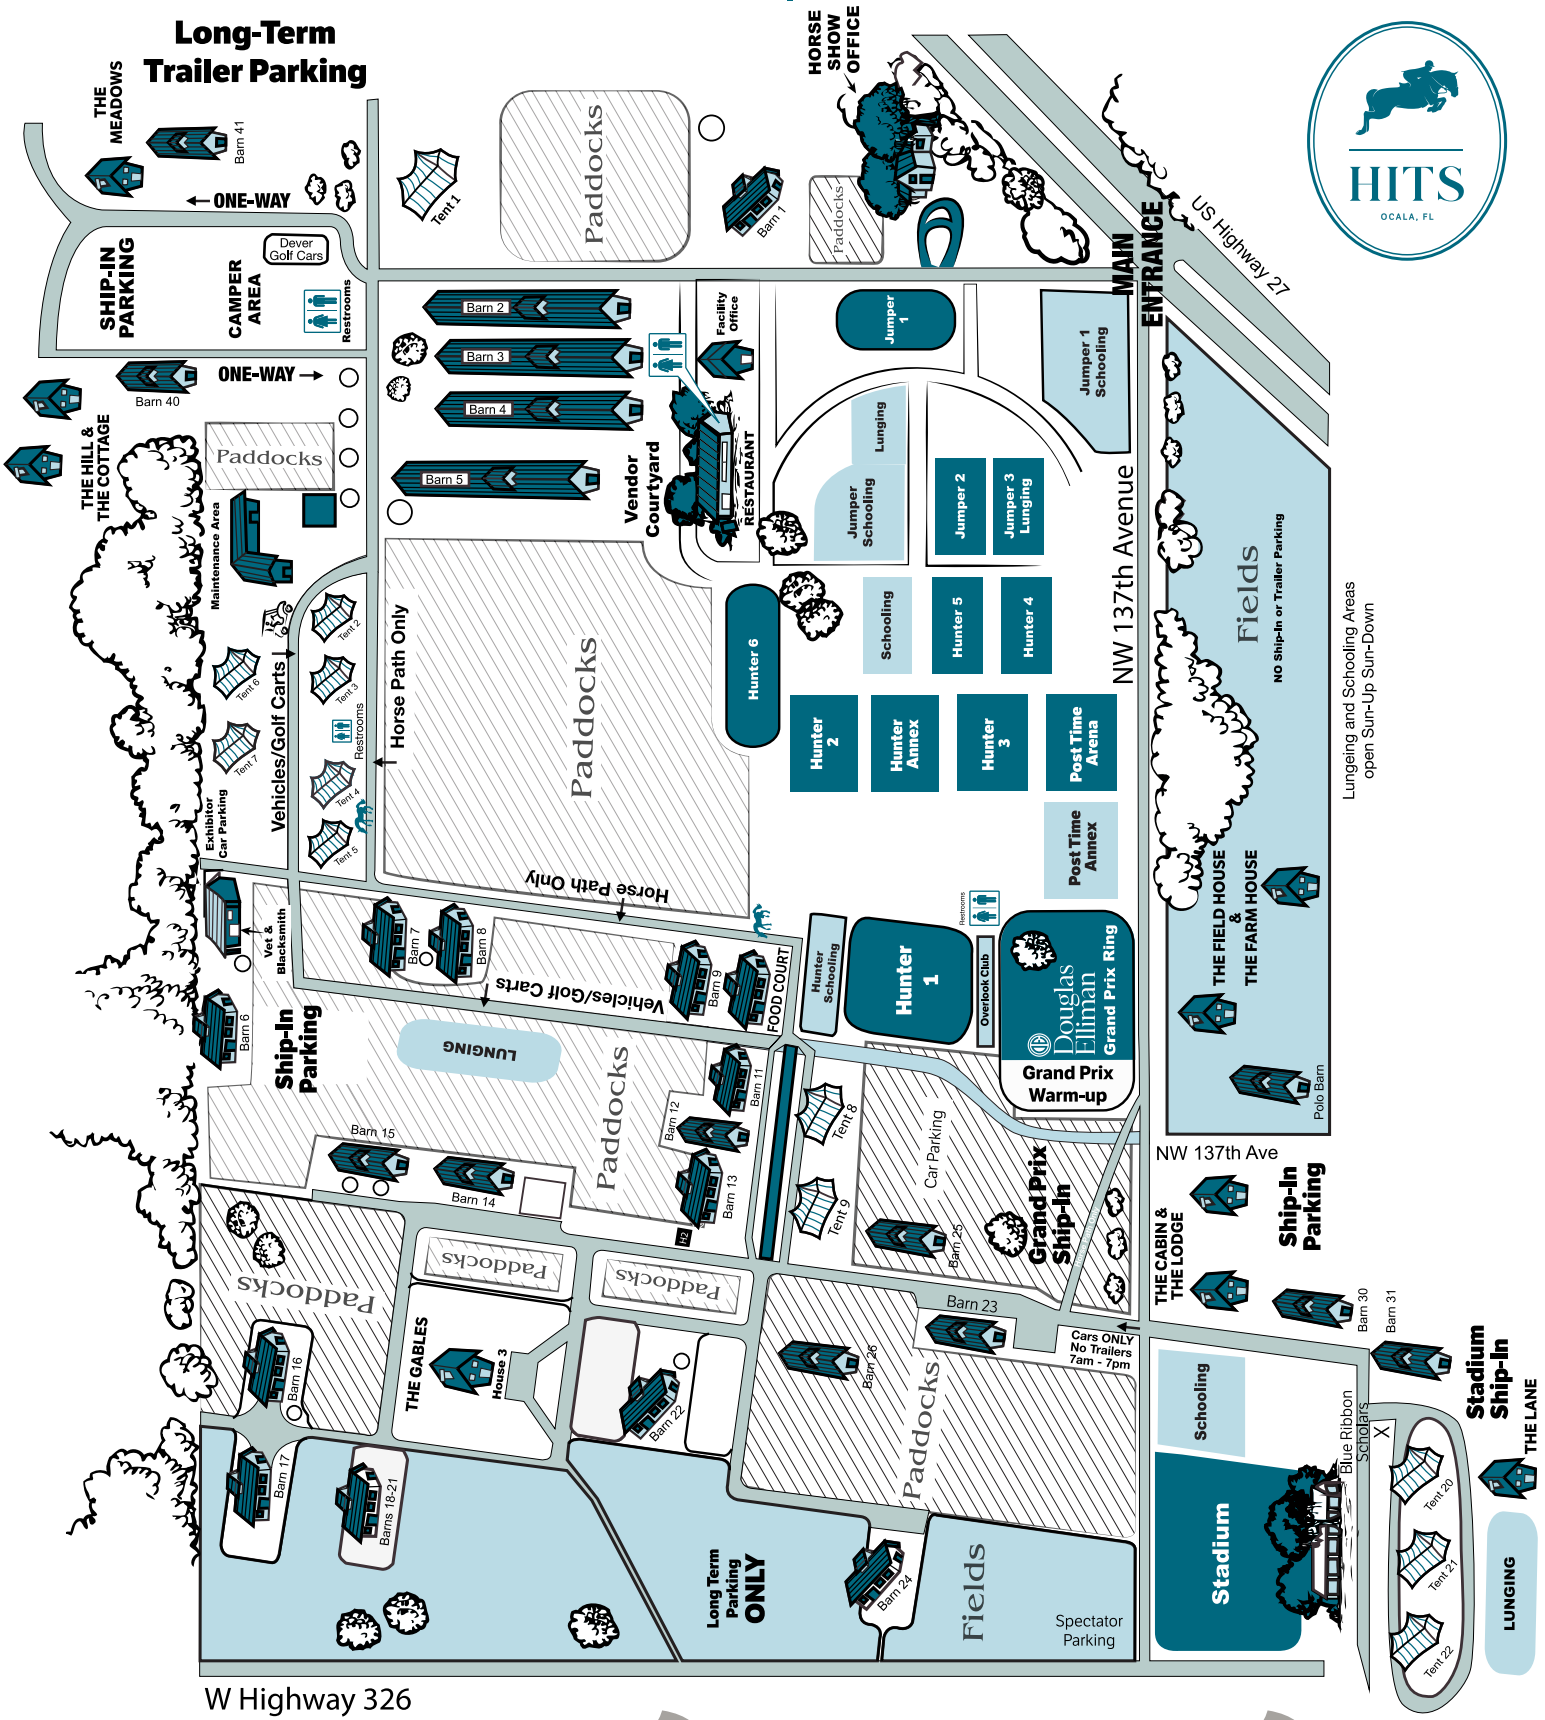

Ocala Winter Circuit | HITS Post Time Farm

Lunging and Schooling Areas open Sun-Up Sun-Down

NO Ship-In or Trailer Parking

Cars ONLY No Trailers 7am - 7pm